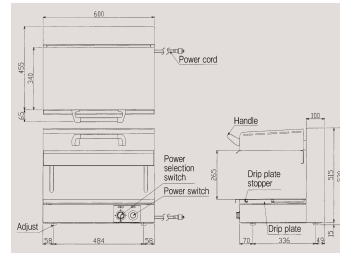

Image of temperature distribution

Heat from the center of ingredient evenly which beautifully and evenly browns its surface.

Option

Wall hanging kits
List Price : ¥26,000 (tax-excluded)

34% energy-saving
compared to sheath heater!

MESM-064
List Price : ¥440,000 (tax-excluded)

Specifications Table

Model	External dimension (mm)			Grill net rack dimension (mm)		Range of adjustable height	Power (50/60Hz)	Power consumption	Necessary hand switch capacity	Power cord	Weight (kg)	Accessories			List price
	Width	Depth	Height	Width	Depth							Net	Drip plate	Heat-resistant Mitten	
MESM-064	600	455	530	555	345	95~265mm	3φ200V	2.8kW	15A	2m ground 3P 15A with plug (T)	52	1	1	1 pair	¥440,000

Electric Salamander <Sheath heater>

- Height-adjustable grill net rack makes it easy to adjust the heat.
- Height of grill net rack is adjustable to five levels.
- Two types of 900mm width and 1000mm width.

MESM-104
List Price : ¥438,000 (tax-excluded)

Specifications Table

Model	External dimension (mm)			Internal dimension (mm)			Power (50/60Hz)	Power consumption	Necessary hand switch capacity	Power cord	Adjustment of rack height	Weight (kg)	Accessories					List price
	Width (A)	Depth	Height	Width (B)	Depth	Height							Drip tray	Grill net	Heat-resistant Mitten	Crumb tray	Wall fittings	
MESM-094	900	400	440	645	350	280	3φ200V	4.8kW	20A	2m ground 3P 20A with hook plug (T)	Handle lever	54	1	1	1 pair	1	1 pair	¥438,000
MESM-104	1,000	400	440	745	350	280	3φ200V	6.0kW	20A	2m ground 3P 20A with hook plug (T)	Handle lever	60	1	1	1 pair	1	1 pair	¥448,000