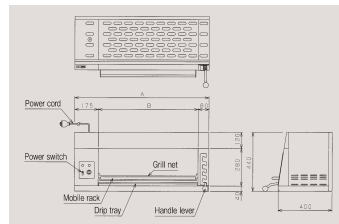

Image of temperature distribution

Heat from the center of ingredient evenly which beautifully and evenly browns its surface.

Option

Wall hanging kits
List Price : ¥26,000 (tax-excluded)

34% energy-saving
compared to sheath heater!

MESM-064
List Price : ¥440,000 (tax-excluded)

Specifications Table

Model	External dimension (mm)			Grill net rack dimension (mm)		Range of adjustable height	Power (50/60Hz)	Power consumption	Necessary hand switch capacity	Power cord	Weight (kg)	Accessories			List price
	Width	Depth	Height	Width	Depth							Net	Drip plate	Heat-resistant Mitten	
MESM-064	600	455	530	555	345	95~265mm	3φ200V	2.8kW	15A	2m ground 3P 15A with plug (T)	52	1	1	1 pair	¥440,000

Electric Salamander <Sheath heater>

- Height-adjustable grill net rack makes it easy to adjust the heat.
- Height of grill net rack is adjustable to five levels.
- Two types of 900mm width and 1000mm width.