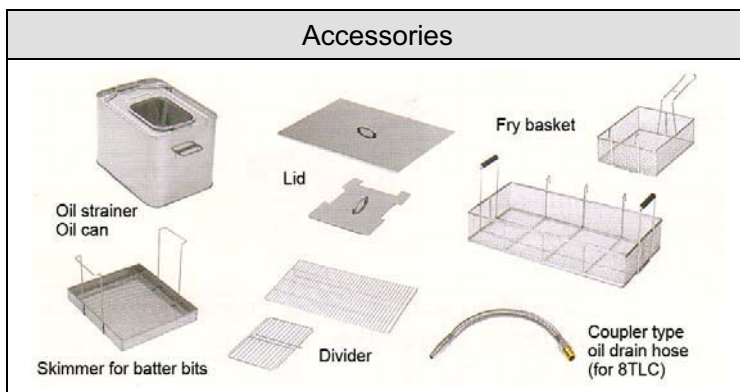

Easy-to-Maintain Heater with High Thermal Efficiency

The heater is placed inside the oil tank to heat oil evenly with high thermal efficiency. Also, the heater portion can be swung up for easy replacement of oil and cleaning.

Oil Tank Can Be Removed for Table Top Type

The oil tank can be removed by swinging up the heater.

Model	External Dimensions (mm)			Amount of Oil (ℓ)	Power Supply (50/60 Hz)	Power Consumption (kW)	Local Switch Capacity	Weight (Kg)	Accessories
	Width	Depth	Height						
MEF-3TALC	262	565	180	3	1φ100V	1.4	15A	15	Lid, divider, fry basket T, skimmer for batter bits
MEF-5TLC	390	565	180	5	1φ200V	2.2	15A	16.5	Lid, divider, fry basket 5TLC
MEF-8TLC	350	570	215	8	3φ200V	3.4	15A	18	Lid, divider, fry basket 8TLC, skimmer for batter bits, oil drain hose
MEF-27MLC	650	735	800	27	3φ200V	9.85	30A	59	Oil can (small), oil strainer, lid, divider, fry basket M (large)