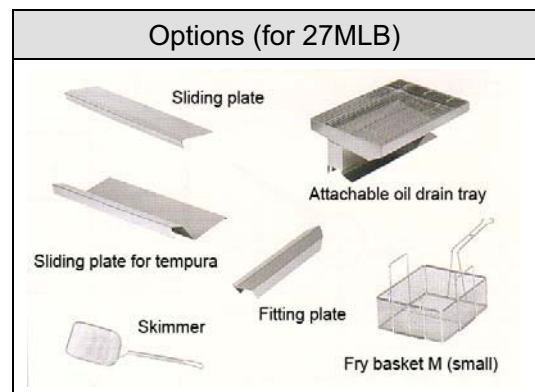

Easy-to-Maintain Heater with High Thermal Efficiency

The heater is placed inside the oil tank to heat oil evenly with high thermal efficiency. Also, the heater portion can be swung up for easy replacement of oil and cleaning.

Oil Tank Can Be Removed for Table Top Type

The oil tank can be removed by swinging up the heater.

Model	External Dimensions (mm)			Amount of Oil (ℓ)	Power Supply (50/60 Hz)	Power Consumption (kW)	Local Switch Capacity	Weight (Kg)	Accessories
	Width	Depth	Height						
MEF-3TALC	262	565	180	3	1φ100V	1.4	15A	15	Lid, divider, fry basket T, skimmer for batter bits
MEF-5TLC	390	565	180	5	1φ200V	2.2	15A	16.5	Lid, divider, fry basket 5TLC
MEF-8TLC	350	570	215	8	3φ200V	3.4	15A	18	Lid, divider, fry basket 8TLC, skimmer for batter bits, oil drain hose
MEF-27MLC	650	735	800	27	3φ200V	9.85	30A	59	Oil can (small), oil strainer, lid, divider, fry basket M (large)