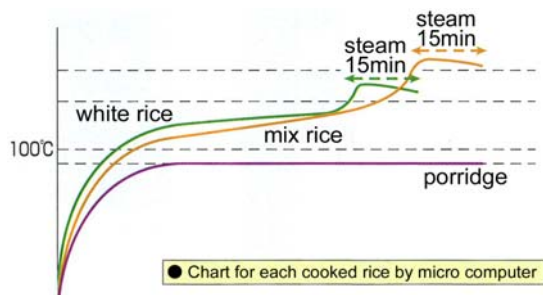

MRC-S3C

MRC-S2C

4 types
8 models

Maruzen

Made in Japan

Easy to control temperature by micro computer

Fine adjustment automatic control for flaming from "start" to "finish" by micro computer system

Control temperature of cooked rice by 5 steps

Protection to overheating

Activate a high-limit sensor in case kettle is overheated

Capable to cook volume rice in the kettle

Cubic Box for space saving

Low Radiation - restrain surface temperature of a unit body