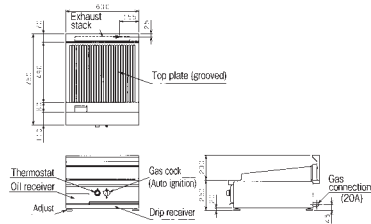

NEW

Power Cook Grooved Griddle

Depth
750
mm

RGG-067T

Tabletop

NEW Power Cook Grooved Griddle Specifications Table <RGG> See pages 13.

RGG-067T

Model	External dimension (mm)				No. of burners (infrared burner)	Gas consumption		Gas connection	Weight (kg)
	Width	Depth	Height	Back height		Town gas	LP gas		
RGG-067T	600	750	250	200	4	11.4kW (9,800kcal/h)	11.4kW (0.82kg/h)	20A	124