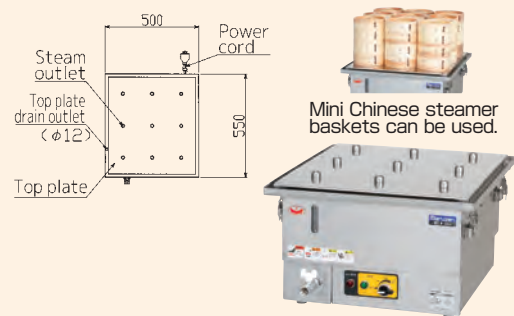

MUSE-044T1

Steam outlet 4-hole type is also available.

MUSE-044T4

200V type Either manual feed-water system or automatic feed-water system for your selection!

With dry-heating preventive device

- Quick starting up 200V type. Cooking frozen food is also speedy.
- Selection from manual feed-water system and automatic feed-water system.
- 3 levels of heater output. High and medium are to adjust the quantity of steam according to the menu; Low is to keep the food warm.

Operation panel

MUSE-055T1 Manual feed-water

MUSE-A055T1 Automatic feed-water

Steam outlet 9-hole type is also available.

MUSE-055T9 Manual feed-water

MUSE-A055T9 Automatic feed-water

Electric Tabletop Steamer Specifications

Model	External dimensions (mm)			Top plate effective dimensions (mm)		Usable steamer basket dimensions (mm)	No. of steam holes	Power (50/60Hz)	Power consumption	Steam generating quantity	Necessary hand switch capacity	Power cord	Feed-water inlet	Tank drain outlet	Top plate drain outlet	Weight (kg)	
	Width	Depth	Height	Width	Depth												
MUSE-044T1	390	400	270	355	365	300~330	1	1 φ100V	1.35kW	2.1 l/h		1.5m with plug (Ground adaptor)Ⓢ				13	
MUSE-044T4						φ150 mini Chinese basket	4										
MUSE-055T1						390~420	1										
MUSE-055T9	500	550	300	465	515	φ150 mini Chinese basket	9	3 φ200V	4.5kW	6.8 l/h	20A	2m Ground 3P 20A with hook plugⓈ		15A	φ12	24	
MUSE-A055T1						390~420	1										
MUSE-A055T9	510					φ150 mini Chinese basket	9						φ16 hose nipple				26