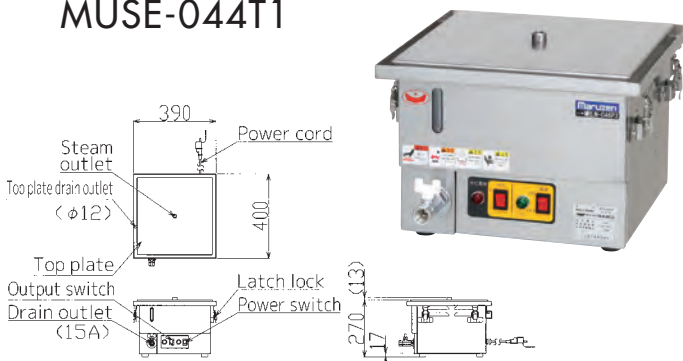

Electric Tabletop Steamer

Electric

Tabletop compact body that can be installed in any place!
Perfect for cooking a large variety but small portion of food.
Easy installation is also good for demonstration sales.

Flip-up top plate facilitates cleaning inside the tank.

Make sure that a water softener is attached when installed.

100V type Manual feed-water system to be installed in various places!

With dry-heating preventive device

- Easy-to-install 100V type.
- More choices of place for installation with manual feed-water system.
- Energy-saving with an one-touch operation to switch Keep Warm mode during idle time.

MUSE-044T1

Steam outlet 4-hole type is also available.