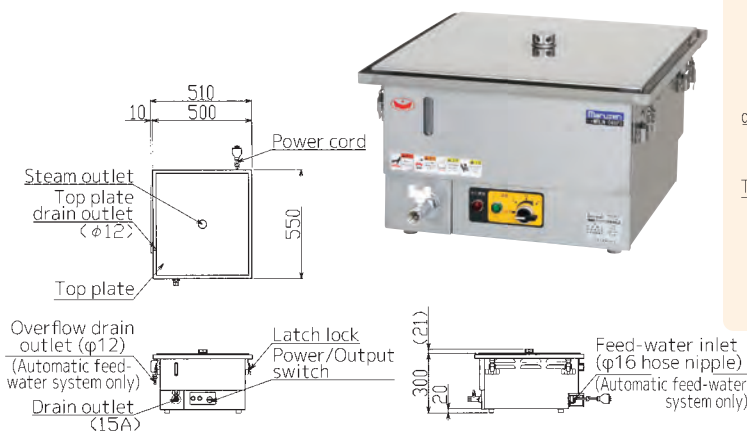

- Easy-to-install 100V type.
- More choices of place for installation with manual feed-water system.
- Energy-saving with an one-touch operation to switch Keep Warm mode during idle time.

Operation panel

MUSE-044T1

Steam outlet 4-hole type is also available.

MUSE-044T4

200V type Either manual feed-water system or automatic feed-water system for your selection!

With dry-heating preventive device

- Quick starting up 200V type. Cooking frozen food is also speedy.
- Selection from manual feed-water system and automatic feed-water system.
- 3 levels of heater output. High and medium are to adjust the quantity of steam according to the menu; Low is to keep the food warm.

Operation panel

MUSE-055T1 Manual feed-water

MUSE-A055T1 Automatic feed-water

Steam outlet 9-hole type is also available.

MUSE-055T9 Manual feed-water

MUSE-A055T9 Automatic feed-water

Electric Tabletop Steamer Specifications

Model	External dimensions (mm)			Top plate effective dimensions (mm)		Usable steamer basket dimensions (mm)	No. of steam holes	Power (50/60Hz)	Power consumption	Steam generating quantity	Necessary hand switch capacity	Power cord	Feed-water inlet	Tank drain outlet	Top plate drain outlet	Weight (kg)	
	Width	Depth	Height	Width	Depth												
MUSE-044T1	390	400	270	355	365	300~330	1	1 φ100V	1.35kW	2.1 l/h		1.5m with plug (Ground adaptor)Ⓢ				13	
MUSE-044T4						φ150 mini Chinese basket	4										
MUSE-055T1						390~420	1										
MUSE-055T9	500	550	300	465	515	φ150 mini Chinese basket	9	3 φ200V	4.5kW	6.8 l/h	20A	2m Ground 3P 20A with hook plugⓈ		15A	φ12	24	
MUSE-A055T1						390~420	1										
MUSE-A055T9	510					φ150 mini Chinese basket	9						φ16 hose nipple				26