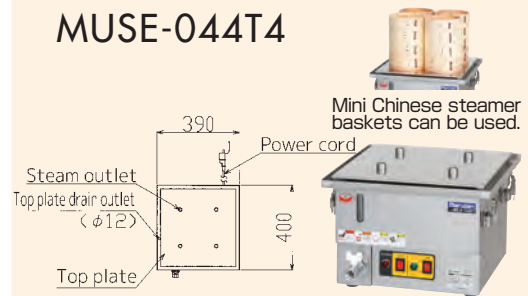

MUSE-044T1

Steam outlet 4-hole type is also available.

MUSE-044T4

200V type Either manual feed-water system or automatic feed-water system for your selection!

With dry-heating preventive device

- Quick starting up 200V type. Cooking frozen food is also speedy.
- Selection from manual feed-water system and automatic feed-water system.
- 3 levels of heater output. High and medium are to adjust the quantity of steam according to the menu; Low is to keep the food warm.

Model	External dimensions (mm)			Top plate effective dimensions (mm)		Usable steamer basket dimensions (mm)	No. of steam holes	Power (50/60Hz)	Power consumption	Steam generating quantity	Necessary hand switch capacity	Power cord	Feed-water inlet	Tank drain outlet	Top plate drain outlet	Weight (kg)	
	Width	Depth	Height	Width	Depth												
MUSE-044T1	390	400	270	355	365	300~330	1	1 φ100V	1.35kW	2.1 l/h		1.5m with plug (Ground adaptor)Ⓢ				13	
MUSE-044T4						φ150 mini Chinese basket	4										
MUSE-055T1						390~420	1										
MUSE-055T9	500	550	300	465	515	φ150 mini Chinese basket	9	3 φ200V	4.5kW	6.8 l/h	20A	2m Ground 3P 20A with hook plugⓈ		15A	φ12	24	
MUSE-A055T1						390~420	1										
MUSE-A055T9	510					φ150 mini Chinese basket	9						φ16 hose nipple				26